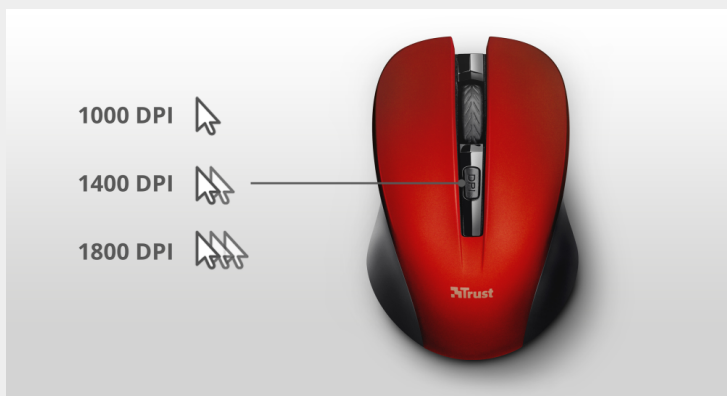

#21871

Mouse ottico silenzioso

Comodo mouse wireless con avanzati test silenziosi

Caratteristiche chiave

- Riduce il suono del clic sui tasti almeno del 90%
- 10 metri di portata wireless (2,4 GHz)
- Pulsante per la selezione della velocità (1000/1400/1800 DPI)
- Ricevitore micro USB riponibile
- Interruttore di accensione/spegnimento
- Per l'utilizzo con mano destra o sinistra

10 Meter
Wireless

Left - Right
handed

Silent
clicks

Reduced sound

Whether it is at home or in the office, with the Mydo Silent Click Wireless mouse you will not be distracted by annoying clicking sounds. Enjoy the silence, with the same click feel like any other mouse. Simply set to work!

Accurate control

Next to working with 90% reduced key-click sounds, the Mydo mouse has an advanced optical sensor that offers you accurate control. Thanks to its ambidextrous design, it is perfect for left and right-handed users. Connect the Mydo mouse to your PC or laptop and you can start working.

Speed select button

The speed select button on top of the mouse allows you to alter the speed of the cursor (800/1400/1800 dpi). Set it to a low dpi for accurate and detailed photo editing or set it to a higher dpi for a quick online game.