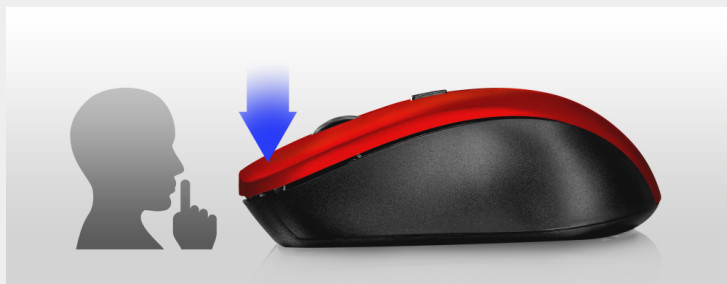

#21871

Mouse ottico silenzioso

Comodo mouse wireless con avanzati test silenziosi

Caratteristiche chiave

- Riduce il suono del clic sui tasti almeno del 90%
- 10 metri di portata wireless (2,4 GHz)
- Pulsante per la selezione della velocità (1000/1400/1800 DPI)
- Ricevitore micro USB riponibile
- Interruttore di accensione/spegnimento
- Per l'utilizzo con mano destra o sinistra

10 Meter
Wireless

Left - Right
handed

Silent
clicks

Reduced sound

Whether it is at home or in the office, with the Mydo Silent Click Wireless mouse you will not be distracted by annoying clicking sounds. Enjoy the silence, with the same click feel like any other mouse. Simply set to work!

Accurate control

Next to working with 90% reduced key-click sounds, the Mydo mouse has an advanced optical sensor that offers you accurate control. Thanks to its ambidextrous design, it is perfect for left and right-handed users. Connect the Mydo mouse to your PC or laptop and you can start working.

Storable receiver

The Mydo mouse has a storable receiver which allows you to work wirelessly within a range of 10-meters. The micro USB receiver is so small, that you can always leave it in your laptop. Prefer to unplug it? You can store the USB receiver within the mouse. It also features an on/off switch to save on energy by turning off the mouse when you are not using it.