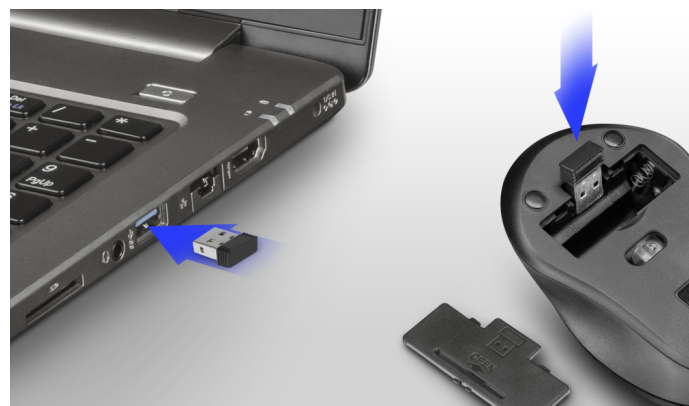

## Accurate control

Next to working with 90% reduced key-click sounds, the Mydo mouse has an advanced optical sensor that offers you accurate control. Thanks to its ambidextrous design, it is perfect for left and right-handed users. Connect the Mydo mouse to your PC or laptop and you can start working.

## Speed select button

The speed select button on top of the mouse allows you to alter the speed of the cursor (800/1400/1800 dpi). Set it to a low dpi for accurate and detailed photo editing or set it to a higher dpi for a quick online game.

## Storable receiver

The Mydo mouse has a storable receiver which allows you to work wirelessly within a range of 10-meters. The micro USB receiver is so small, that you can always leave it in your laptop. Prefer to unplug it? You can store the USB receiver within the mouse. It also features an on/off switch to save on energy by turning off the mouse when you are not using it.